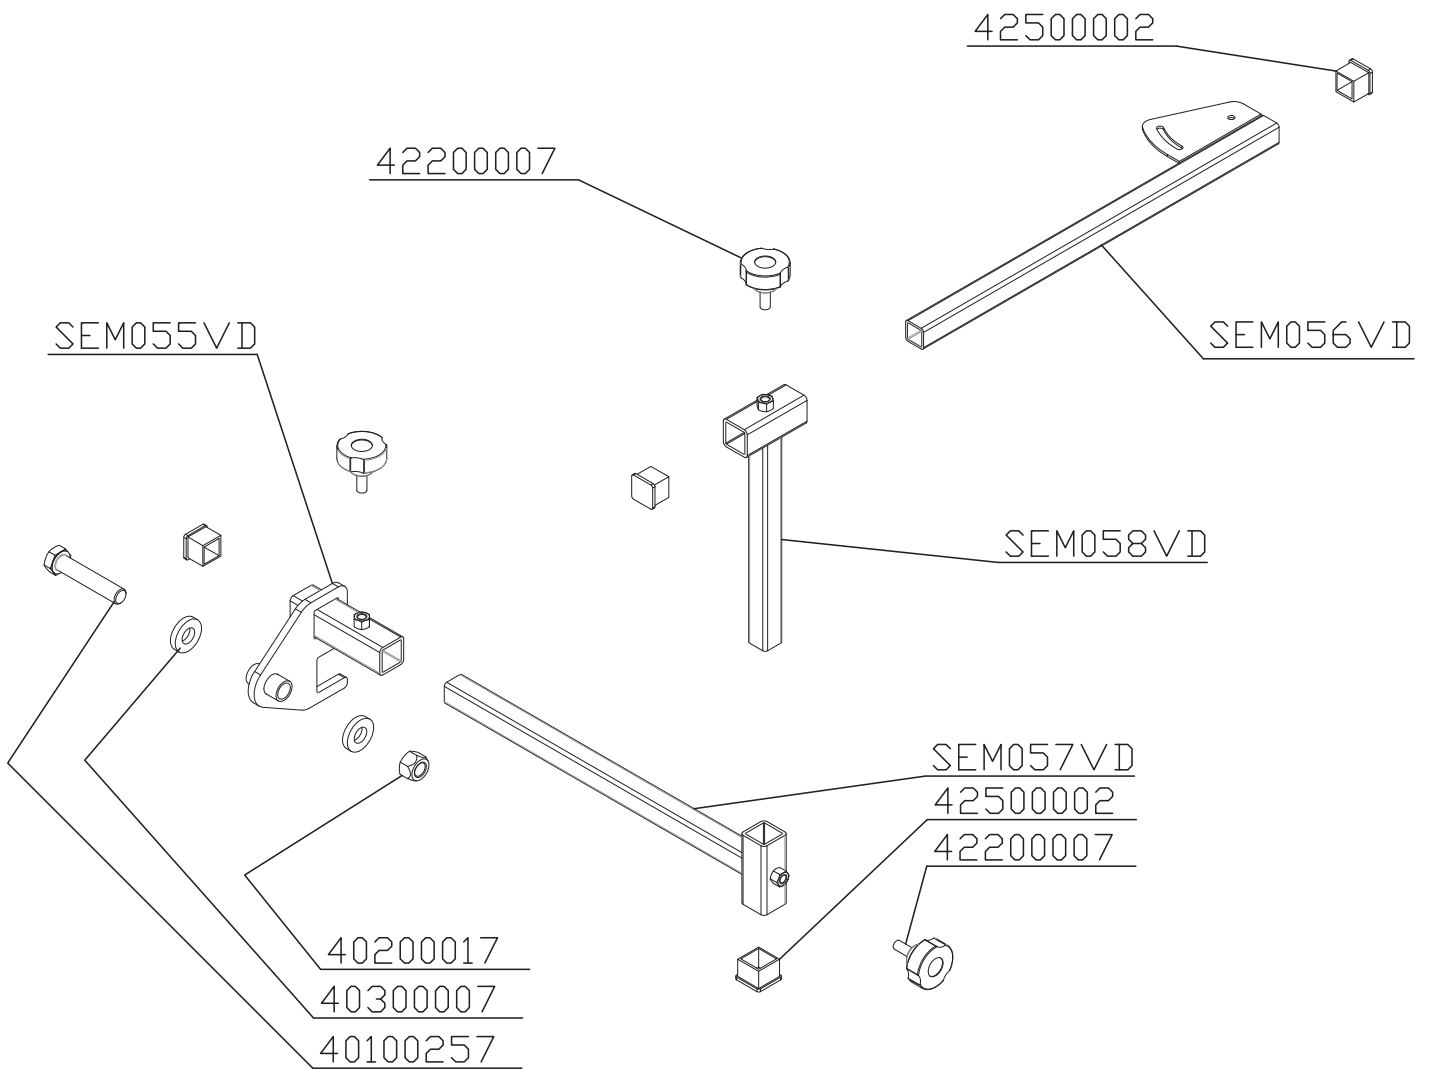

TRASMISSIONE - DRIVE TRAIN COMPONENTS - TRANSMISSION (PROFESSIONAL 11- 13- 15)

TELAIO SEMINATRICE - SEEDER FRAME - CHASSIS SEMOIR (PROFESSIONAL 11- 13- 15)

GRASS (YELLOWSTONE)

Seminatrice
Seeder
Semoir

ATTACCO SEMINATRICE - SEEDER LINKAGE - ATTELAGE SEMOIR (GRASS 90 - 100 - 120 - 140)

GRASS (YELLOWSTONE)

Seminatrice
Seeder
Semoir

TRASMISSIONE - DRIVE TRAIN COMPONENTS - TRANSMISSION (GRASS 90 - 100 - 120 - 140)

GRASS (YELLOWSTONE)

Seminatrice
Seeder
Semoir

TELAIO - FRAME - CHASSIS (GRASS 90 - 100 - 120 - 140)