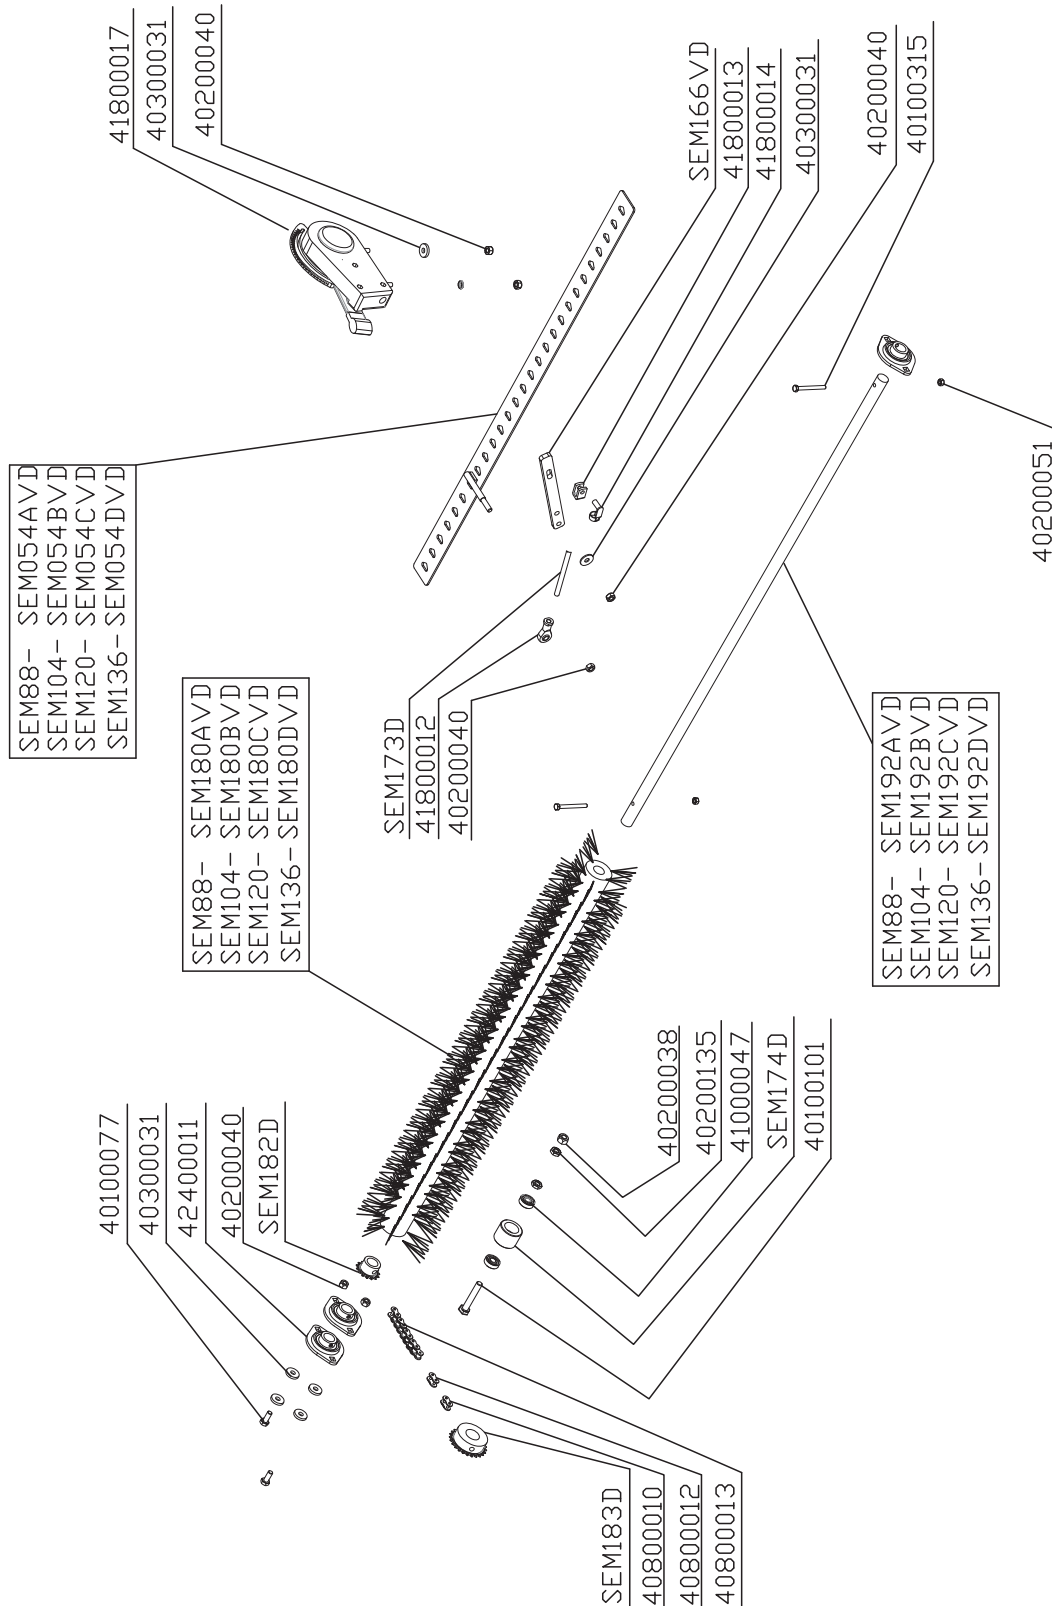

YELLOWSTONE

96 - 114 - 132 - 150 - 168

Interrasassi
Stone Burier
Enfouisseuse

TRASMISSIONE - DRIVE TRAIN COMPONENTS - TRANSMISSION

YELLOWSTONE

96 - 114 - 132 - 150 - 168

Interrasassi
Stone Burier
Enfouisseuse

TELAIO - FRAME - CHASSIS

YELLOWSTONE

96 - 114 - 132 - 150 - 168

Interrasassi
Stone Burier
Enfouisseuse

SUPPORTO SEMINATRICE - SEEDER SUPPORT - SUPPORT SEMOIR

PROFESSIONAL (YELLOWSTONE)

Seminatrice
Seeder
Semoir

TRASMISSIONE - DRIVE TRAIN COMPONENTS - TRANSMISSION (PROFESSIONAL 11- 13- 15)

TELAIO SEMINATRICE - SEEDER FRAME - CHASSIS SEMOIR (PROFESSIONAL 11- 13- 15)

GRASS (YELLOWSTONE)

Seminatrice
Seeder
Semoir

ATTACCO SEMINATRICE - SEEDER LINKAGE - ATTELAGE SEMOIR (GRASS 90 - 100 - 120 - 140)

GRASS (YELLOWSTONE)

Seminatrice
Seeder
Semoir

TRASMISSIONE - DRIVE TRAIN COMPONENTS - TRANSMISSION (GRASS 90 - 100 - 120 - 140)

GRASS (YELLOWSTONE)

Seminatrice
Seeder
Semoir

TELAIO - FRAME - CHASSIS (GRASS 90 - 100 - 120 - 140)