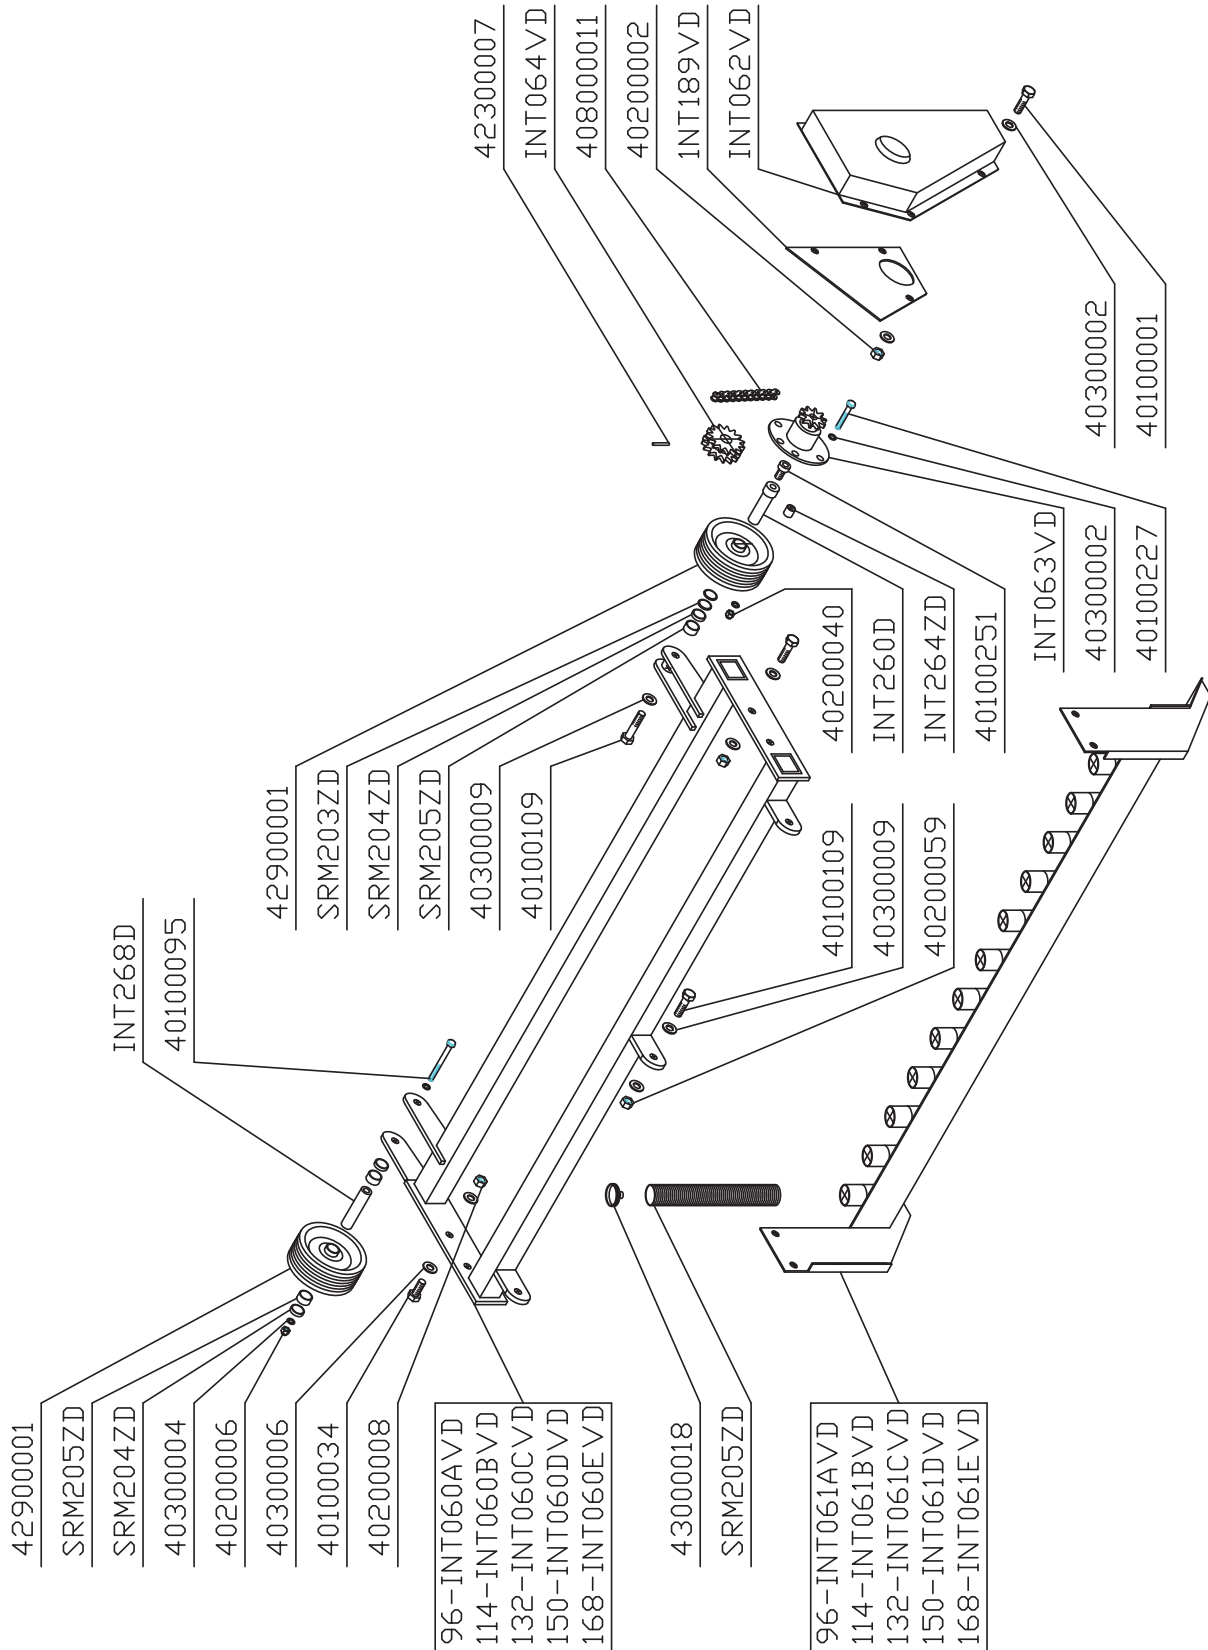

YELLOWSTONE

96 - 114 - 132 - 150 - 168

Interrasassi
Stone Burier
Enfouisseuse

TRASMISSIONE - DRIVE TRAIN COMPONENTS - TRANSMISSION

YELLOWSTONE

96 - 114 - 132 - 150 - 168

Interrasassi
Stone Burier
Enfouisseuse

TELAIO - FRAME - CHASSIS

YELLOWSTONE

96 - 114 - 132 - 150 - 168

Interrasassi
Stone Burier
Enfouisseuse

SUPPORTO SEMINATRICE - SEEDER SUPPORT - SUPPORT SEMOIR

PROFESSIONAL (YELLOWSTONE)

Seminatrice
Seeder
Semoir

TRASMISSIONE - DRIVE TRAIN COMPONENTS - TRANSMISSION (PROFESSIONAL 11- 13- 15)

TELAIO SEMINATRICE - SEEDER FRAME - CHASSIS SEMOIR (PROFESSIONAL 11- 13- 15)

GRASS (YELLOWSTONE)

Seminatrice
Seeder
Semoir

ATTACCO SEMINATRICE - SEEDER LINKAGE - ATTELAGE SEMOIR (GRASS 90 - 100 - 120 - 140)

GRASS (YELLOWSTONE)

Seminatrice
Seeder
Semoir

TRASMISSIONE - DRIVE TRAIN COMPONENTS - TRANSMISSION (GRASS 90 - 100 - 120 - 140)

GRASS (YELLOWSTONE)

Seminatrice
Seeder
Semoir

TELAIO - FRAME - CHASSIS (GRASS 90 - 100 - 120 - 140)