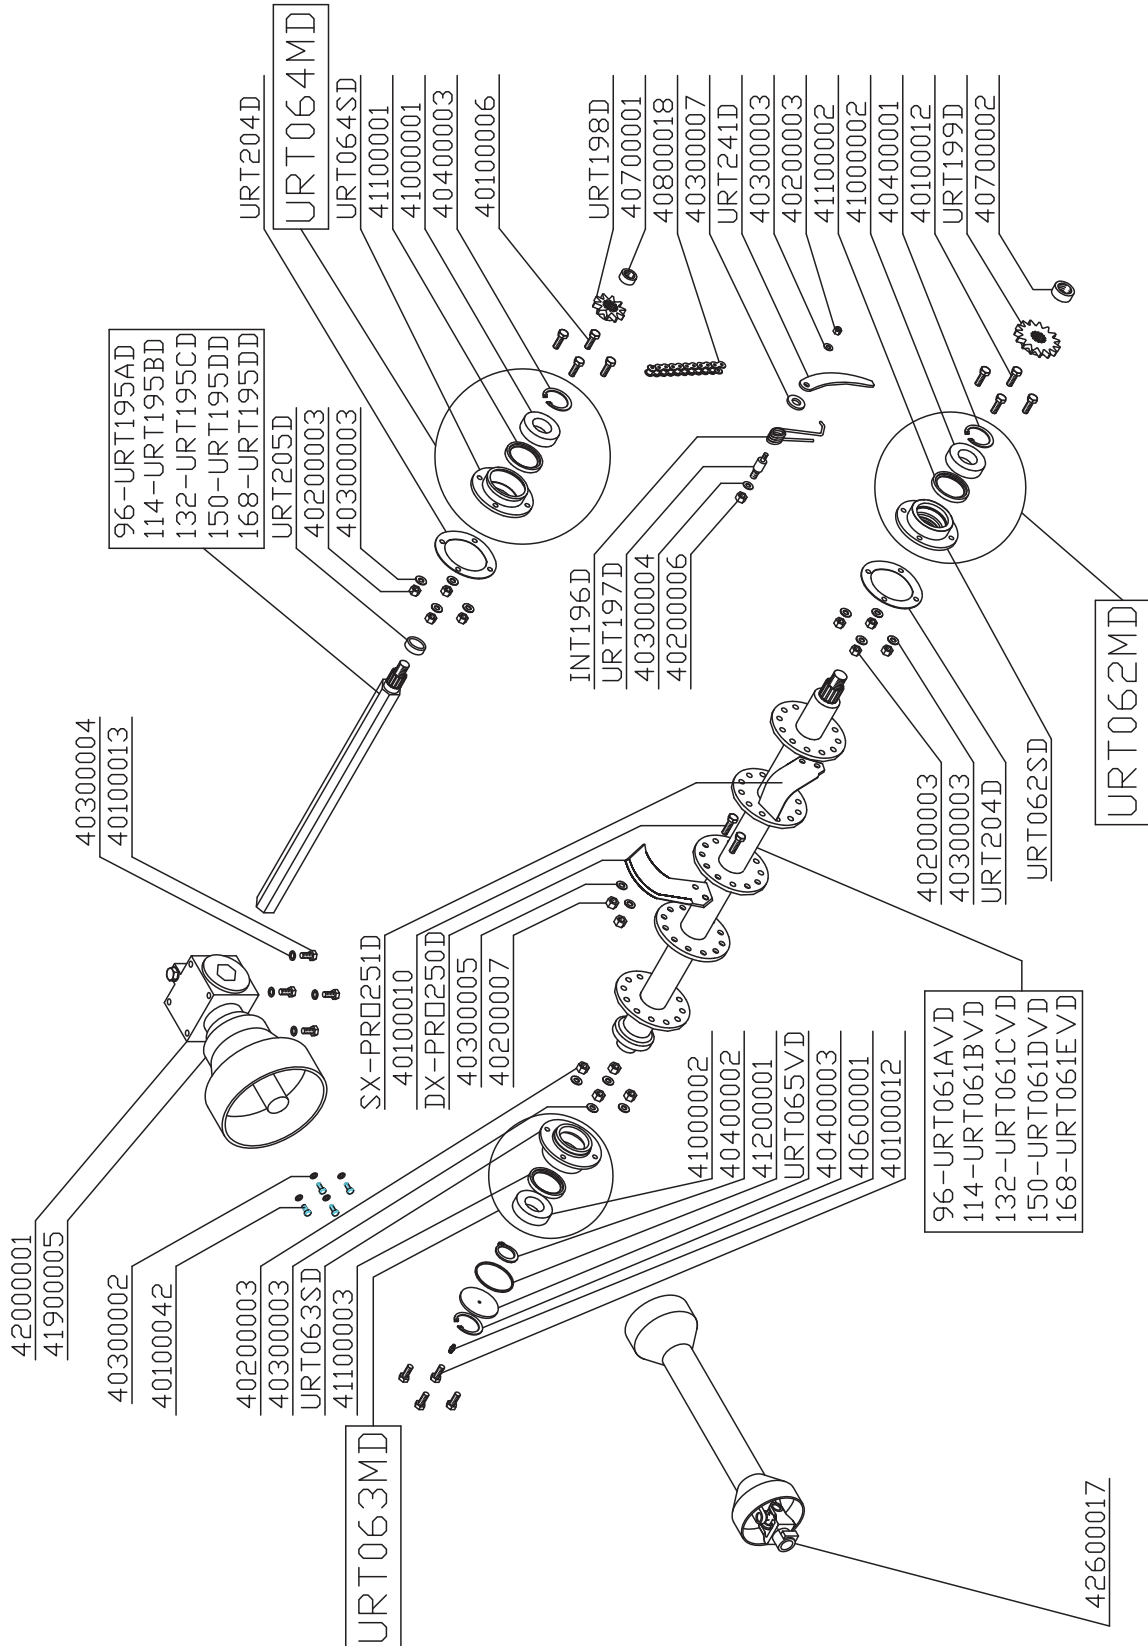

YELLOWSTONE

96 - 114 - 132 - 150 - 168

Interrasassi
Stone Burier
Enfouisseuse

TRASMISSIONE - DRIVE TRAIN COMPONENTS - TRANSMISSION

YELLOWSTONE

96 - 114 - 132 - 150 - 168

Interrasassi
Stone Burier
Enfouisseuse

TELAIO - FRAME - CHASSIS

YELLOWSTONE

96 - 114 - 132 - 150 - 168

Interrasassi
Stone Burier
Enfouisseuse

SUPPORTO SEMINATRICE - SEEDER SUPPORT - SUPPORT SEMOIR

PROFESSIONAL (YELLOWSTONE)

Seminatrice
Seeder
Semoir

TRASMISSIONE - DRIVE TRAIN COMPONENTS - TRANSMISSION (PROFESSIONAL 11- 13- 15)

TELAIO SEMINATRICE - SEEDER FRAME - CHASSIS SEMOIR (PROFESSIONAL 11- 13- 15)

GRASS (YELLOWSTONE)

Seminatrice
Seeder
Semoir

ATTACCO SEMINATRICE - SEEDER LINKAGE - ATTELAGE SEMOIR (GRASS 90 - 100 - 120 - 140)

GRASS (YELLOWSTONE)

Seminatrice
Seeder
Semoir

TRASMISSIONE - DRIVE TRAIN COMPONENTS - TRANSMISSION (GRASS 90 - 100 - 120 - 140)

GRASS (YELLOWSTONE)

Seminatrice
Seeder
Semoir

TELAIO - FRAME - CHASSIS (GRASS 90 - 100 - 120 - 140)