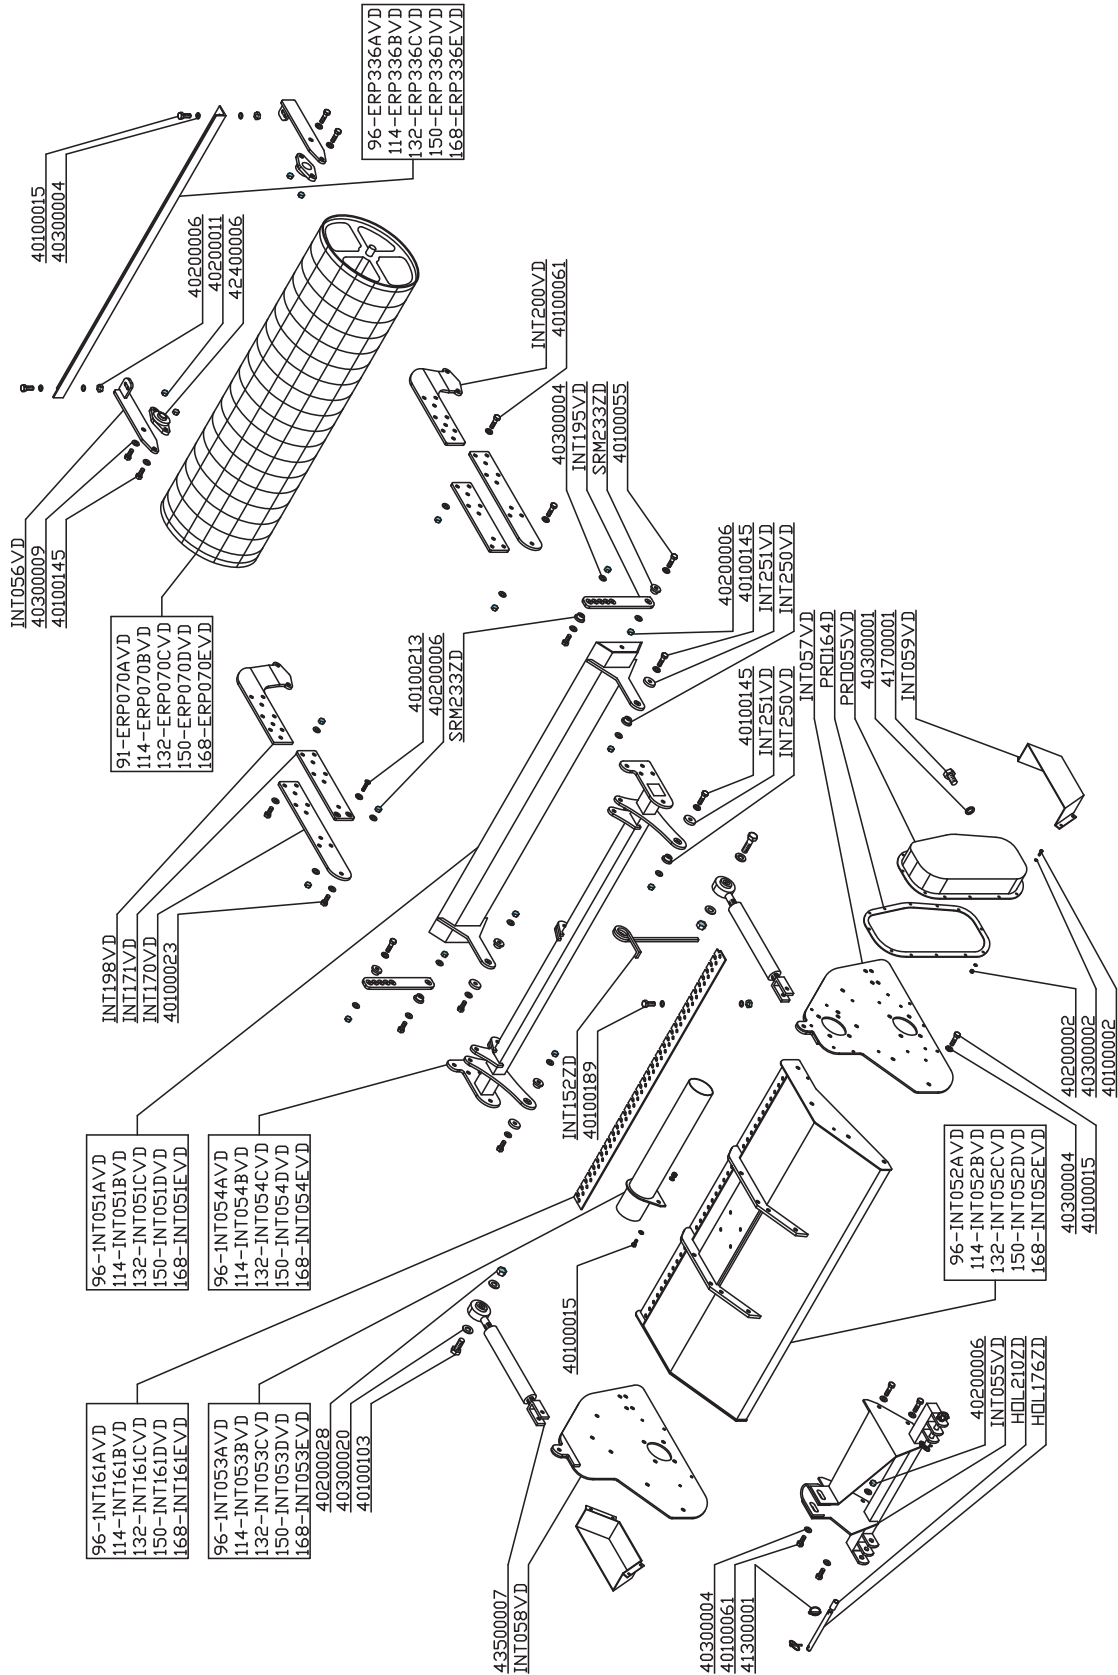

YELLOWSTONE

96 - 114 - 132 - 150 - 168

Interrasassi
Stone Burier
Enfouisseuse

TRASMISSIONE - DRIVE TRAIN COMPONENTS - TRANSMISSION

YELLOWSTONE

96 - 114 - 132 - 150 - 168

Interrasassi
Stone Burier
Enfouisseuse

TELAIO - FRAME - CHASSIS

YELLOWSTONE

96 - 114 - 132 - 150 - 168

Interrasassi
Stone Burier
Enfouisseuse

SUPPORTO SEMINATRICE - SEEDER SUPPORT - SUPPORT SEMOIR

PROFESSIONAL (YELLOWSTONE)

Seminatrice
Seeder
Semoir

TRASMISSIONE - DRIVE TRAIN COMPONENTS - TRANSMISSION (PROFESSIONAL 11- 13- 15)

TELAIO SEMINATRICE - SEEDER FRAME - CHASSIS SEMOIR (PROFESSIONAL 11- 13- 15)

GRASS (YELLOWSTONE)

Seminatrice
Seeder
Semoir

ATTACCO SEMINATRICE - SEEDER LINKAGE - ATTELAGE SEMOIR (GRASS 90 - 100 - 120 - 140)

GRASS (YELLOWSTONE)

Seminatrice
Seeder
Semoir

TRASMISSIONE - DRIVE TRAIN COMPONENTS - TRANSMISSION (GRASS 90 - 100 - 120 - 140)

GRASS (YELLOWSTONE)

Seminatrice
Seeder
Semoir

TELAIO - FRAME - CHASSIS (GRASS 90 - 100 - 120 - 140)